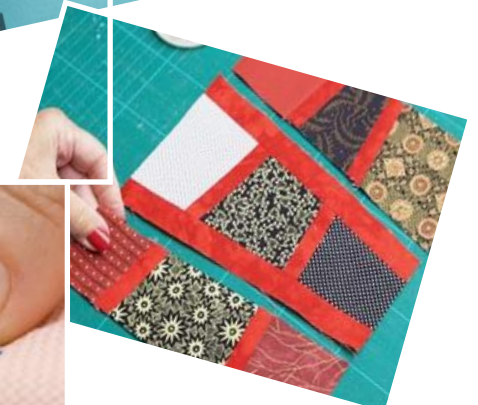

**PORT STEPHENS COMMUNITY ARTS
CENTRE
SPRING AFFAIR 2019
7 SEPTEMBER**

**PLANT & GARDEN STALLS, MOSAIC DEMO,
SAUSAGE SIZZLE, CAKE & GOODIES STALL,
GLASS DEMONSTRATION AND TALK.
POTTERY DEMOS & WOODWORK ACTIVITIES
FOR CHILDREN. PAINTING DEMOS AND SALE,
DEMOS BY SPINNING & WEAVING, FUSION,
PATCHWORK, EMBROIDERY, HANDMADE
CARDS AND QUILLING.
MUSIC BY LOCAL DUO.**

**A GREAT FUN DAY PLANNED, ALL WELCOME,
OUR WEEK-END CAFE WILL BE OPEN FOR
COFFEE AND LIGHT LUNCHES.**

**ARTS CENTRE, CULTURAL CLOSE OFF SHOAL
BAY RD. NELSON BAY**