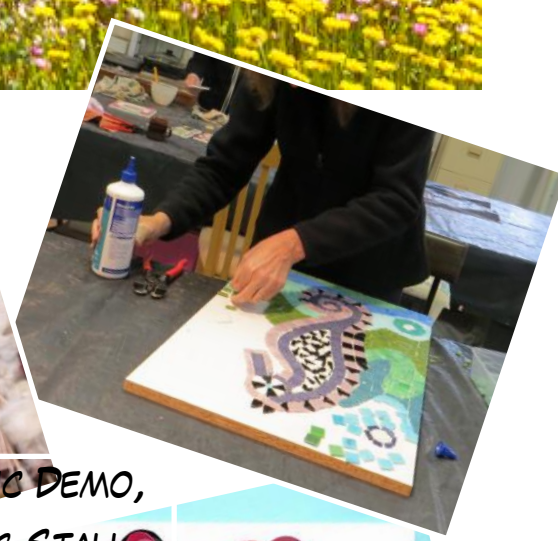

**PORT STEPHENS COMMUNITY ARTS
CENTRE
SPRING AFFAIR 2019
7 SEPTEMBER**

**PLANT & GARDEN STALLS, MOSAIC DEMO,
SAUSAGE SIZZLE, CAKE & GOODIES STALL,
GLASS DEMONSTRATION AND TALK.
POTTERY DEMOS & WOODWORK ACTIVITIES
FOR CHILDREN. PAINTING DEMOS AND SALE,
DEMOS BY SPINNING & WEAVING, FUSION,
PATCHWORK, EMBROIDERY, HANDMADE
CARDS AND QUILLING.
MUSIC BY LOCAL DUO.**

**A GREAT FUN DAY PLANNED, ALL WELCOME,
OUR WEEK-END CAFE WILL BE OPEN FOR
COFFEE AND LIGHT LUNCHES.**

**ARTS CENTRE, CULTURAL CLOSE OFF SHOAL
BAY RD. NELSON BAY**